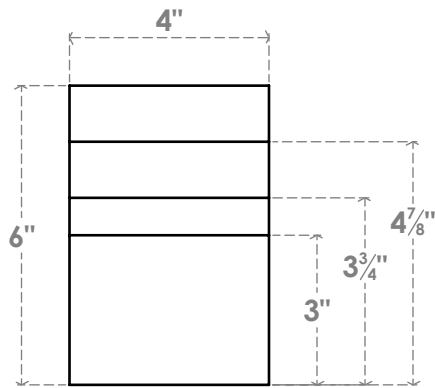

RFTP04X06X24MON

4"W X 6"H X 24"L MONTEREY ARCHITECTURAL GRADE PVC RAFTER TAIL

SIDE PROFILE

FRONT PROFILE

ISOMETRIC

EKENA MILLWORK
 2300 WEST MAIN ST.
 CLARKSVILLE, TX 75426
 TOLL FREE: 866-607-0453
 WWW.EKENAMILLWORK.COM