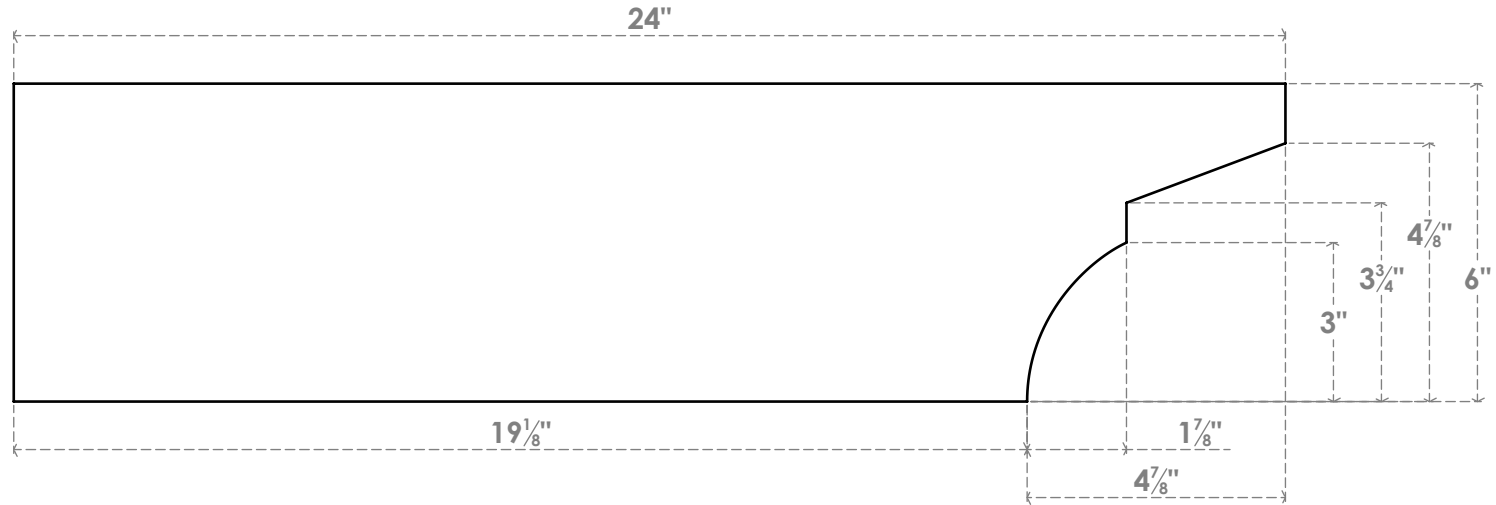

RFTP04X06X24MON

4"W X 6"H X 24"L MONTEREY ARCHITECTURAL GRADE PVC RAFTER TAIL

SIDE PROFILE

FRONT PROFILE

ISOMETRIC

EKENA MILLWORK
 2300 WEST MAIN ST.
 CLARKSVILLE, TX 75426
 TOLL FREE: 866-607-0453
 WWW.EKENAMILLWORK.COM